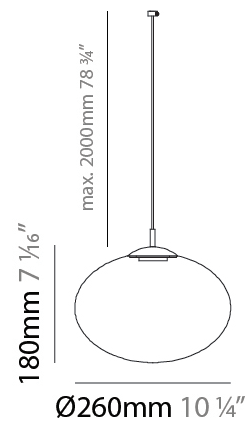

PROJECT
TYPE
SPECIFIER
QUANTITY
DATE

GEO MONOPOINT SUSPENSION

D141257-

base number	Color Temperature	Finish Options	Finish Options

1. To build a product code in our configurator select the specify button on the base model # product page
2. To build a manual product code on this datasheet choose from the options listed below in blue font and add the suffix to the base model #

GENERAL

Series: Geo
Subseries: Geo Monopoint
Brand: Cangini & Tucci
Division: Design
Mounting Type: Suspension
Mounting Location: Ceiling
Subcategory: Pendant

PHYSICAL

Shape: Sphere
Diameter (mm): 260
Diameter (in): 10 1/4
Height (mm): 180
Height (in): 7 1/16
Max. Overall Height (mm): 2180
Max. Overall Height (in): 85 13/16
Light Distribution: Omnidirectional
Diffuser: Glass - Opal
Fixture Finish: AMB / GRN / PNK / RUB / SKB / SMK / TOB / TRA
Holder Finish: CHR / MWH / MBK / BCR
Fixture Material: Glass / Metal
Cable Details: 2000mm / 78 3/4" Transparent Cable
Upon Request: Finishes - Peark Gold, Satin Gold, Satin Rose Gold, Satin Black Nickel

ELECTRICAL

Lamp Type: LED
Input Wattage (W): 7.8
Total Output Wattage (W): 6
Driver Included: No
Input Voltage (V): 120
Constant Current (MA): 500

LED

Color Temperature (°K): 2700 / 3000
Nominal Lumen (lm): 866
CRI: >90 CRI
Lamp Life (hrs): 50000

OPTICAL

RATINGS AND CERTIFICATIONS

Certified By: Certified for North American Standards
IP rating: IP20