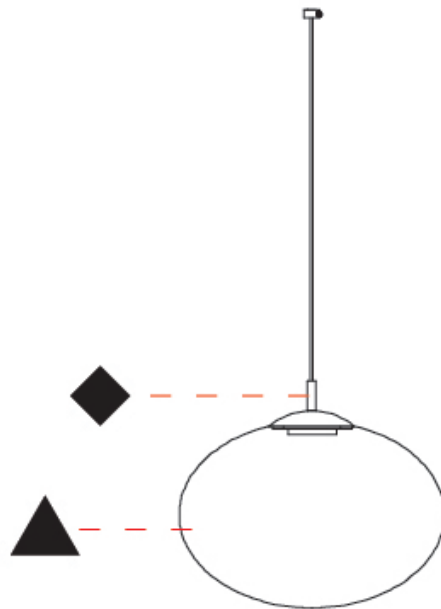

GEO MONOPOINT SUSPENSION

D141257-

PROJECT

TYPE

SPECIFIER

QUANTITY

DATE

D