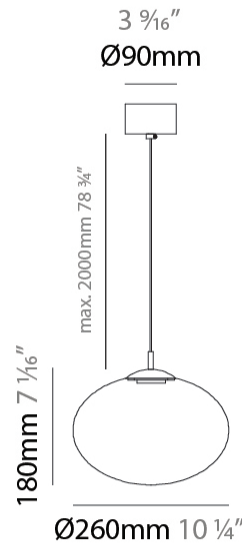

1. To build a product code in our configurator select the specify button on the base model # product page
2. To build a manual product code on this datasheet choose from the options listed below in blue font and add the suffix to the base model #

GENERAL

Series: Geo
Subseries: Geo Monopoint
Brand: Cangini & Tucci
Division: Design
Mounting Type: Suspension
Mounting Location: Ceiling
Subcategory: Pendant

PHYSICAL

Shape: Sphere
Diameter (mm): 260
Diameter (in): 10 1/4
Height (mm): 180
Height (in): 7 1/16
Max. Overall Height (mm): 2180
Max. Overall Height (in): 85 13/16
Light Distribution: Omnidirectional
Diffuser: Glass - Opal
Fixture Finish: AMB / GRN / PNK / RUB / SKB / SMK / TOB / TRA
Holder Finish: CHR / MWH / MBK / BCR
Fixture Material: Glass / Metal
Cable Details: 2000mm / 78 3/4" Transparent Cable
Upon Request: Finishes - Peark Gold, Satin Gold, Satin Rose Gold, Satin Black Nickel

ELECTRICAL

Lamp Type: LED
Input Wattage (W): 7.8
Total Output Wattage (W): 6
Dimming: Non-Dimmable
Driver Included: Yes
Driver Location: Integrated
Driver Type: Constant Current - 120Vac
Driver Class: Class 2
Input Voltage (V): 120
Constant Current (MA): 500
Upon Request: Phase Dimming (120Vac only) / 0-10V Dimming

LED

Color Temperature (°K): 2700 / 3000
Nominal Lumen (lm): 866
CRI: >90 CRI
Lamp Life (hrs): 50000

OPTICAL

RATINGS AND CERTIFICATIONS

Certified By: Certified for North American Standards
IP rating: IP20